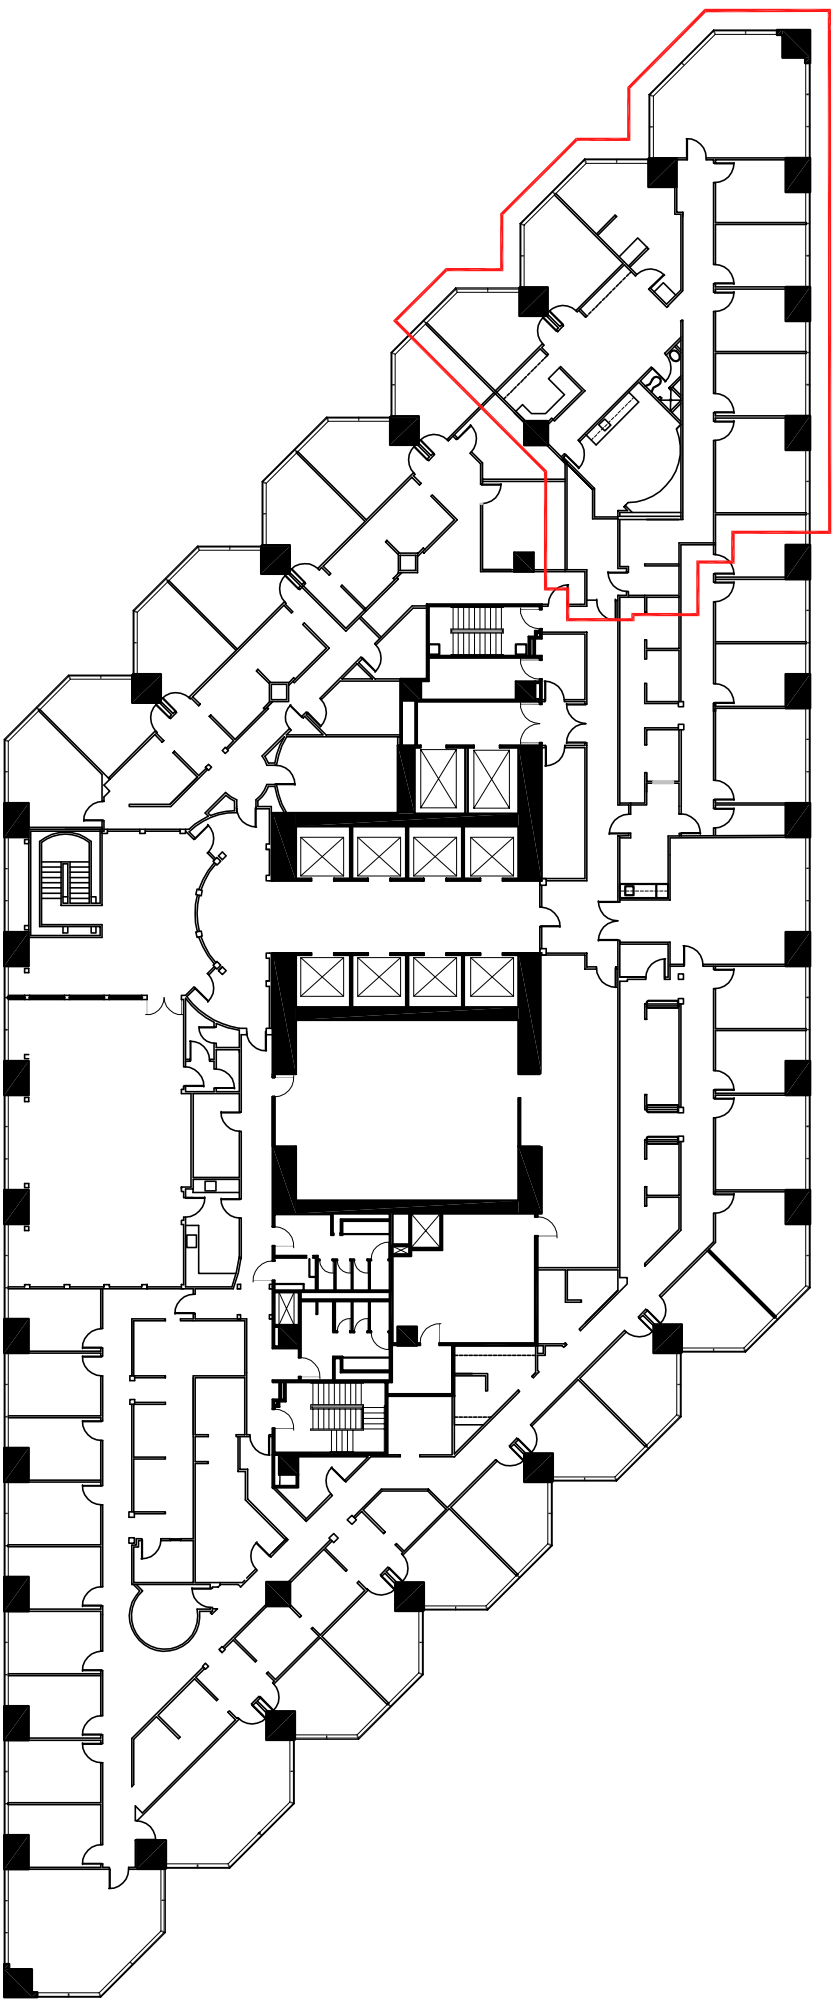

FLOOR
25

ENERGY CENTRE / 3,671 sq. ft.